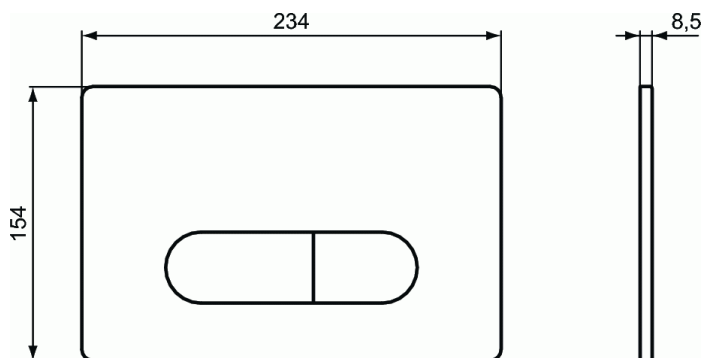

PROSYS

Oleas™ M1 control plate

Oleas™ M1 control plate

Dual flush

Oleas™ M1 mechanical control plate:

- Chrome
- Matt Chrome
- White
- Black

FINISHES*

* AA = Chrome, JG = Matt Chrome, AC = White, A6 = Matt Black