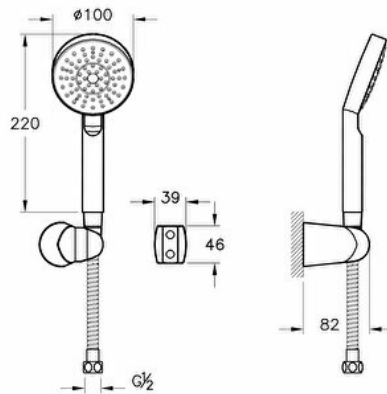

Name	Master 1F Shower Set
Collection	Handshower Set
Height (mm)	290
Width (mm)	118
Depth (mm)	105
Brand	VitrA
Guarantee	5 year
Finish	Chrome
Recommended Minimum Pressure	0.5-5 Bar(Recommended 1-3 Bar)
Water Label Class	Green (6 < Flow ≤ 8)
Mounting type	Wall Mounted
Color	Chrome

Product code: A45692EXP

## Description

All drawings contain the necessary measurements which are subject to standard tolerances.

For exact measurements, in particular for customized installation scenarios, it can only be taken from the finished ceramic product.